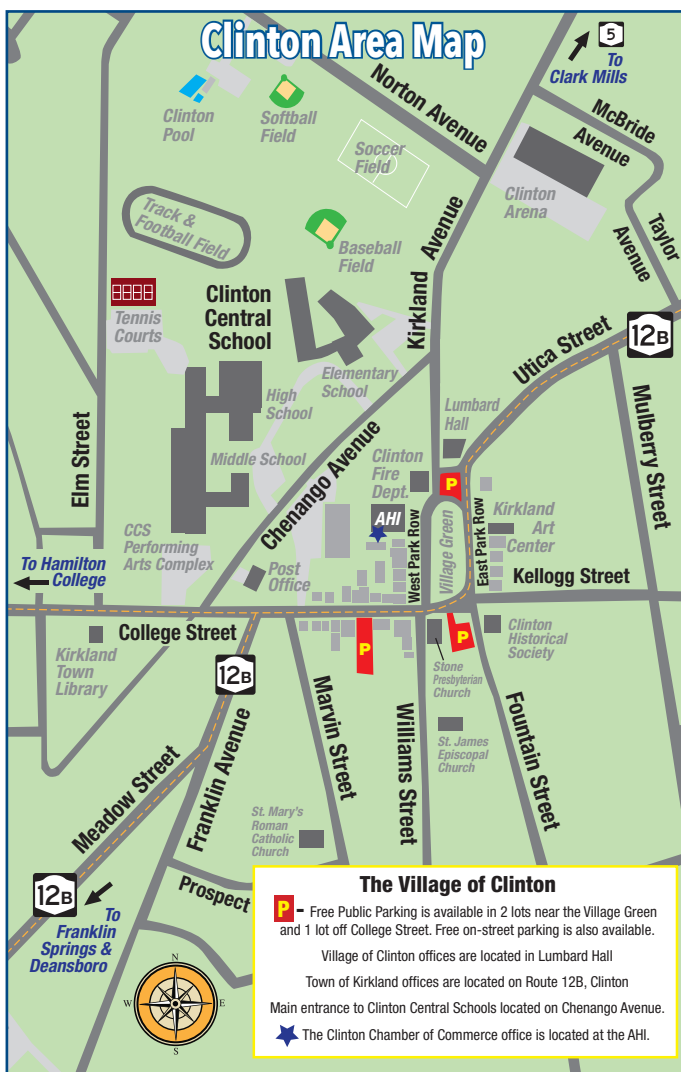

Artisans' Corner

Artists' Cooperative

Thousands of unique items hand made by local and regional artists

1 College Street • Clinton 315.853.1453
Open: Mon.-Fri. 10-6, Sat. 10-5, Sun. 11-4

Cruise the Historic Erie Canal

Sight Seeing Cruises
through Erie Canal Lock 18

Living History Cruises
2 lock cruise, Historic Tour, BBQ Feast

Friday Night Party Cruises
Rock the Lock - DJ and dancing

800 Mohawk Street - Herkimer, NY 13350
315-717-0077 www.ErieCanalCruises.com

Real Estate Companies

Coldwell Banker Sexton Real Estate 16 College Street 315-853-3535 www.sextonrealestate.com	Hunt Real Estate 26 College Street 315-853-4400 www.huntrealestate.com	Pondra's Homes & Hearth Realty 9 College Street 315-853-7251 www.pondrashomes.com

Banking

ACCESS Federal Credit Union 6 Franklin Avenue 315-557-1000 www.accessfcu.org	M & T Bank 4767 Commercial Drive, New Hartford 315-731-5204 www.mtb.com
Berkshire Bank 8491 Seneca Turnpike, New Hartford 315-735-6106 www.berkshirebank.com	NBT Bank 1 Kirkland Avenue 315-853-5501 www.nbtbank.com
First Source Federal Credit Union 4451 Commercial Drive, New Hartford 315-735-8571 www.fsource.org	Pathfinder Bank 258 Genesee Street, Utica 315-725-7435 www.pathfinderbank.com
KeyBank 2 Franklin Avenue 315-853-6134 www.keybank.com	

Restaurants & Spirits

Across the Row Bistro 8 East Park Row 315-381-3076 www.acrosstherow.com	McDonald's 37 Meadow Street 315-853-6001 www.mcdonalds.com
Alteri's Restaurant 7 College Street 315-853-6363 www.alterisrestaurant.com	The Grapevine Restaurant 120 Genesee Street New Hartford 315-733-0257 www.thegrapevinenewhartford.com
Bonomo's Dari Creme 7589 State Route 5 315-853-2116 www.bonomosdc.com	Nola's 9 West Park Row 315-853-3052 www.nolasinclinton.com
The Cremeria 17 College Street 315-967-3336 www.thecremeria.com	Soul Bowl 3 Kirkland Ave., Suite 101 315-853-2695 www.soulbowlny.com
Don's Rok 36 College Street 315-853-8039	Utica Coffee Roasting Co. 1 West Park Row 315-272-2358 www.wakethehellup.com
Giovanni's Pizzeria 12 East Park Row 315-853-7700	The Village Tavern 14 College Street 315-853-8010

Personal Needs

A Strong and Healthy You New Hartford 315-525-8781 www.facebook.com/AStrongAndHealthyYou	John F. Menard DDS PC 6 East Park Row 315-853-2412
Academy of Performing & Creative Arts 13 Taylor Avenue 315-853-7309 www.clintonmusicanddance.org	Reaves Dental Practice 4301 Middle Settlement Road New Hartford, NY 13323 315-736-0139 Reavesdental.com
Anatomy in Motion 7 Kirkland Avenue 315-853-3470 www.anatomyinmotionstudio.com	Towpath Vision Care 2318 Genesee St., Utica 315-732-7121 www.towpathvisioncare.com
A'Peel Day Spa 2 Fountain Street, Suite 103 315-794-6532 apeeladayspa.com	Soul Stop 8 College Street 315-725-7314 www.soulstop.clubready.com
Helen Sarandrea Physical Therapy 8200 Seneca Turnpike 315-738-1671 www.helensarandreapt.com	West Park Row Salon 4 West Park Row 315-381-3040
Marie Golden at College St. Hair Desgins 37 College Street 315-790-0531	Wildflower Hair Studio 34 College Street 315-794-3866 www.facebook.com/wildflowerhairstudio

Megamotion Physical Therapy
3507 Post Street
315-557-6848
megamotionpt.com

KRIZIA MARTIN
fine apparel & giftware

Fine Apparel and giftware for men, women and children from some of the finest companies in the world.

On the Village Green - 20 West Park Row, Clinton
315.853.3650
www.kriziamartin.com

Insurance Companies

Allstate - Fournier Agency 86 Meadow Street 315-853-7380 www.allstate.com/cfournier	Gilroy, Kernan & Gilroy 210 Clinton Rd., New Hartford 315-768-8888 www.gkgrisk.com
AXA Advisors-Robert Miller 120 Madison St., Ste. 1900, Syracuse 315-425-6328 www.empirestate.axa-advisors.com/Robert-Miller.e800301.htm	NBT Insurance Agency 270 Genesee St, Utica 607-231-6158 www.nbtinsurance.com
The Burns Agency 29 West Park Row 315-853-5052 www.burnsagency.com	State Farm Insurance 4767 State Route 233, Westmoreland 315-381-3375 www.agentbrooks.com
Excellus BlueCross BlueShield Utica Region 12 Rhoads Dr., Utica 315-731-2593 www.excellusbcbs.com	Turnbull Insurance Service 600 French Rd., New Hartford 315-735-9201 www.turnbull-insurance.com